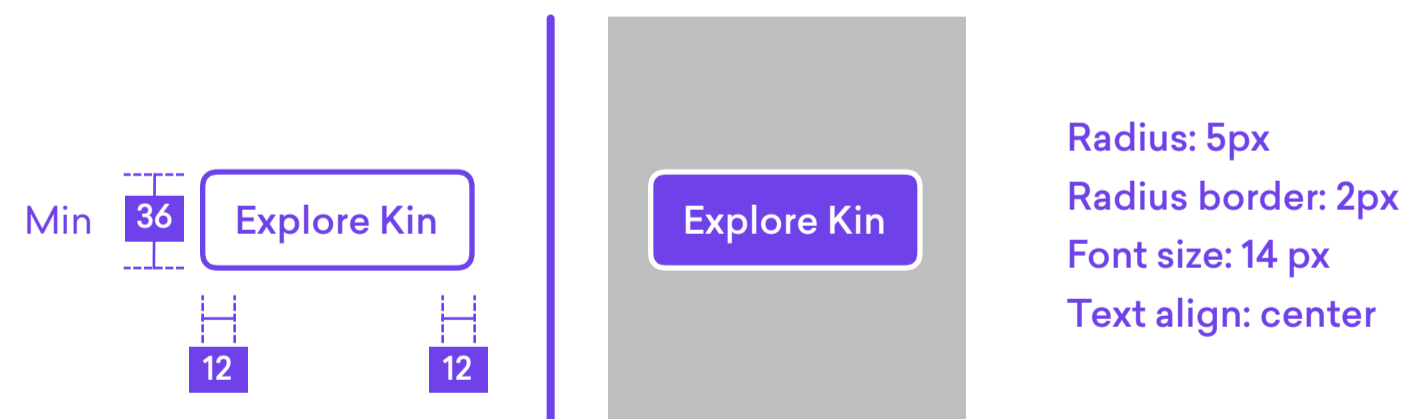

Outlined Button