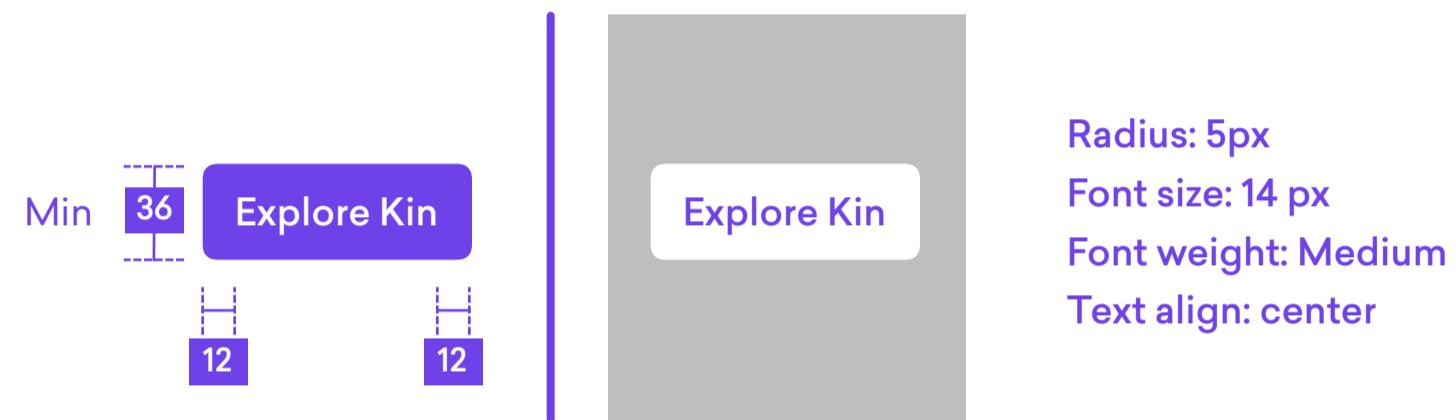

For ease of implementation, Kin provides baseline buttons and states. A brand can adjust values to suit its color scheme.

Contained Button