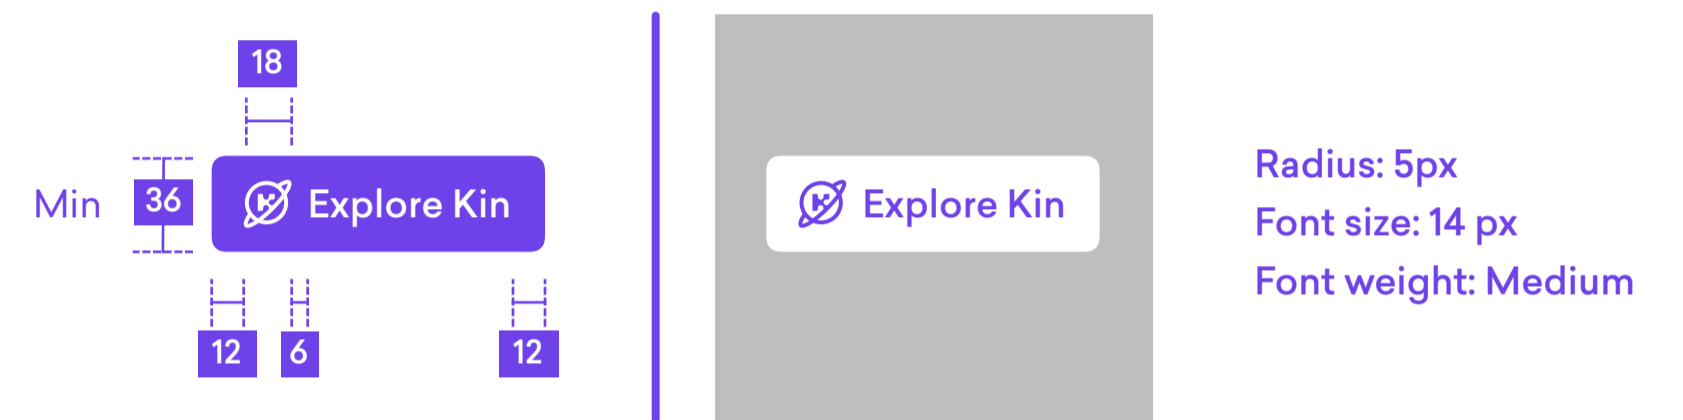

Contained Button with icon